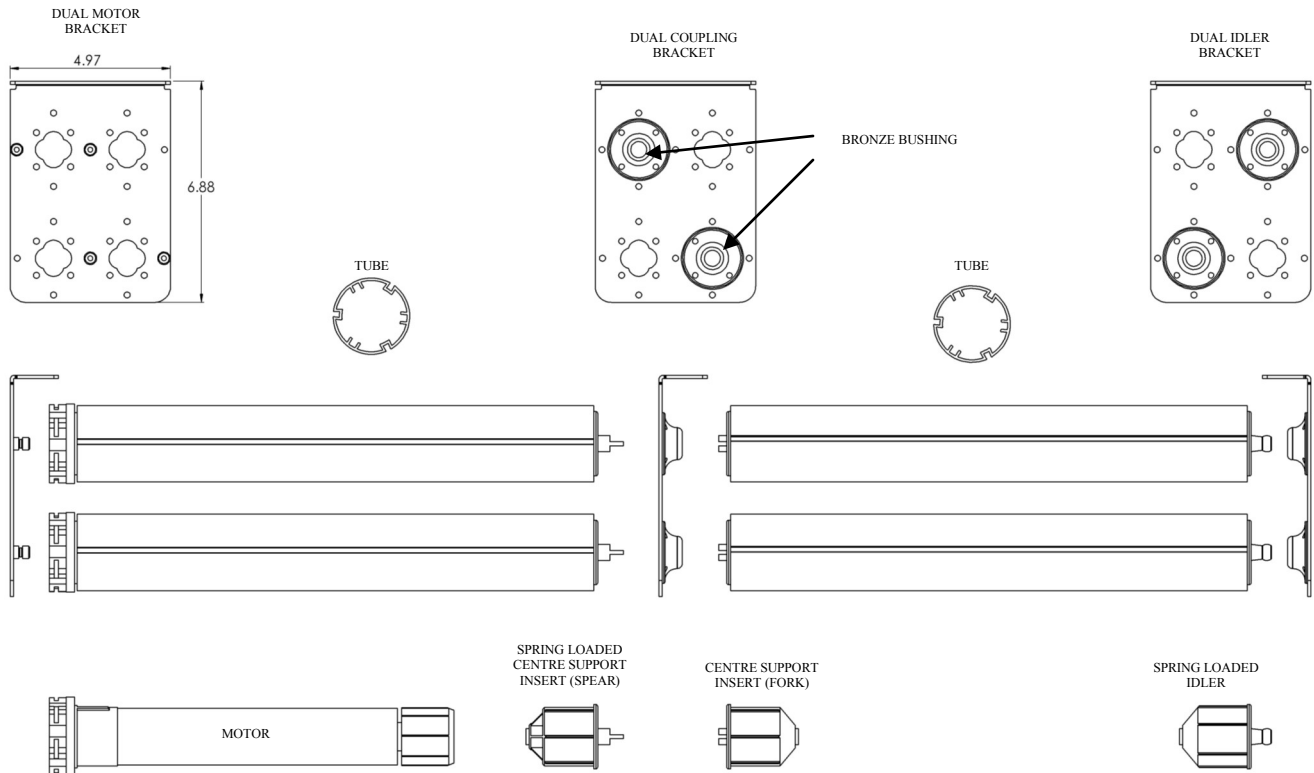

Dual Motorized Multiple Band Shade System

INDUSTRIES INC.

Dual AC Motorized Multiple Band Roller Shade System without Fascia Valance

This type of roller shade allows installation of a sunscreen shade and a room darkening shade on a single mounting bracket providing both light filtering and light blocking. The compact design of this bracket permits two shades to fit in a smaller room projection than two individually installed shades on the same window.