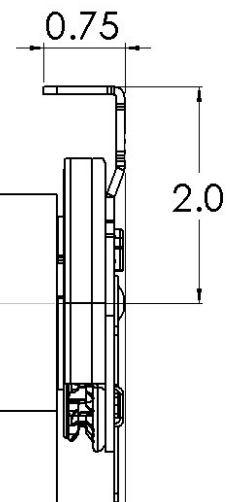

# Tube Deductions C16 Clutch

**INDUSTRIES INC.**

**CIERA Industries Inc.** a USA based company is introducing **new clutch** for roller shades and folding shades.

Adjustable Height  
Idler Bracket

Clutch

0.63