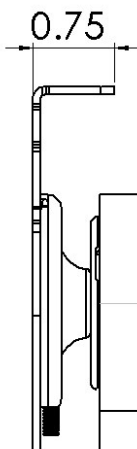

# Tube Deductions C16 Clutch

**INDUSTRIES INC.**

**CIERA Industries Inc.** a USA based company is introducing **new clutch** for roller shades and folding shades.

Adjustable Height  
Idler Bracket

Clutch

0.63